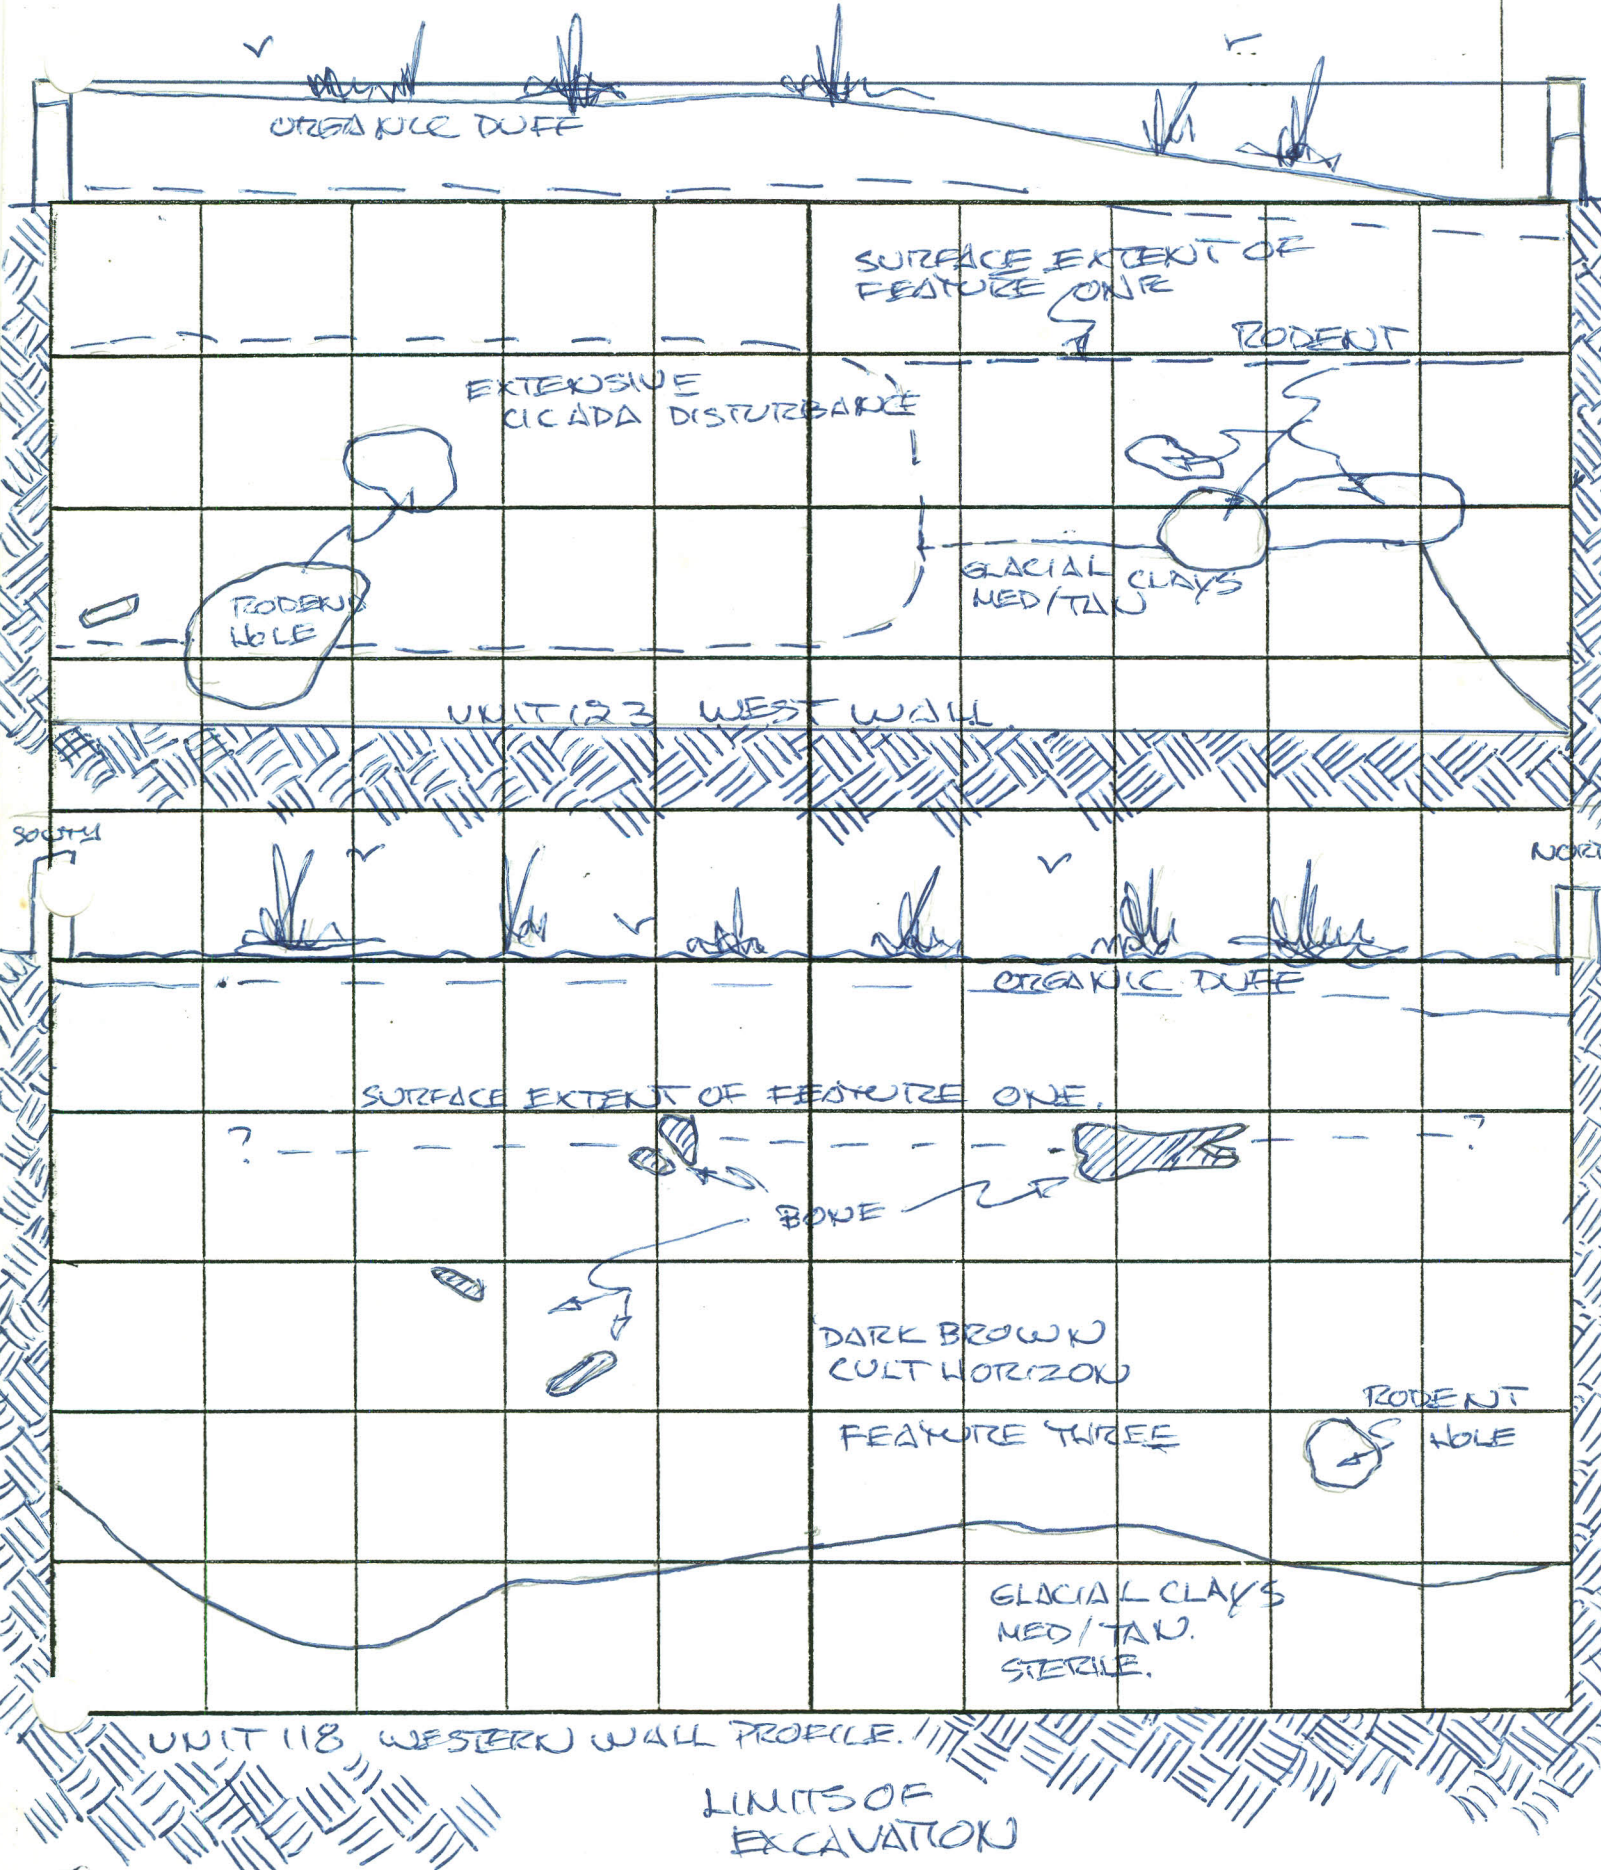

Universal Data Form  
Archaeological Survey

Site DJLX I BLK "E"

Date 7.7.88

Feature THREE.

Location  
(Hor.) \_\_\_\_\_ (Ver.) \_\_\_\_\_

Definition \_\_\_\_\_

\_\_\_\_\_

Associations \_\_\_\_\_

\_\_\_\_\_

Observations \_\_\_\_\_

\_\_\_\_\_

Scale:

North:

Legend:

Photos. \_\_\_\_\_

Recorder \_\_\_\_\_ Sheet \_\_\_\_\_ of \_\_\_\_\_ Sheets

DJLX 1 BLE " UNIT 118 PROFILE WEST WALL.  
7.7.88. I. KULT SCALE 1:5

Grid North  
↑

UNIT 118 WESTERN WALL PROFILE.

LIMITS OF EXCAVATION