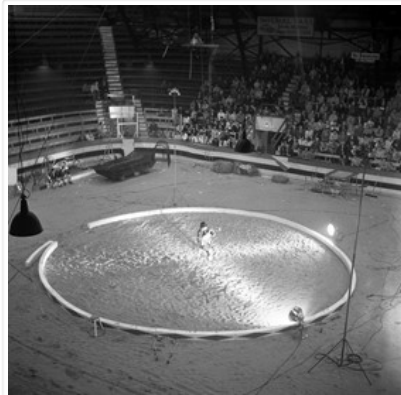

### Scope and Content:

Image of a circus performer doing his act.

Name Access: CKX  
Shrine Circus

Subject Access: building interiors  
Arenas  
persons  
performers  
entertainment  
musical acts

Storage Location: CKX fonds - 2010 accessions

## Images

---