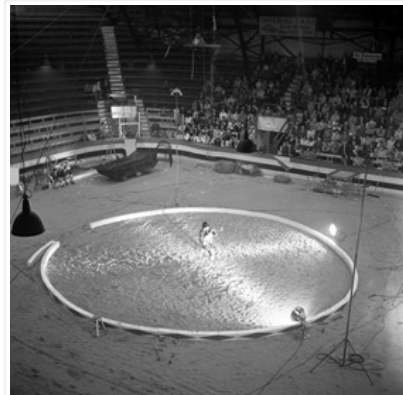

Shrine Circus

<http://archives.brandonu.ca/en/permalink/descriptions13025>

Part Of: CKX fonds
Creator: CKX
Description Level: Item
Series Number: S
Item Number: 11-2010.S150b
Accession Number: 11-2010
GMD: graphic
Date Range: June 11, 1965
Physical Description: 2.5" x 2.5" (b/w)
Material Details: Negative

Custodial History:

See fonds level of the CKX records for custodial history.

Scope and Content:

Image of a circus performer doing his act.

Name Access: CKX
Shrine Circus

Subject Access: building interiors
Arenas
persons
performers
entertainment
musical acts

Storage Location: CKX fonds - 2010 accessions

Images