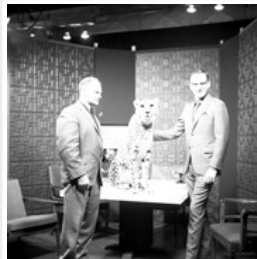

# S. J. McKee Archives

Trophy case

Yeagers' store front

Winter fair (general)

Winter fair

Winter fair

United Grain Growers

United Grain Growers

United Grain Growers (studio)

Personalities of Topic 65

Treasure chest

Talk of the Town

Shrine Circus

Shrine Circus

Shrine Circus

Solo cheese display (H. Cooper)

Saito homes - Saito Construction

Sunbeam "lion"

Station model

Provincial Summer Fair

Provincial Summer Fair