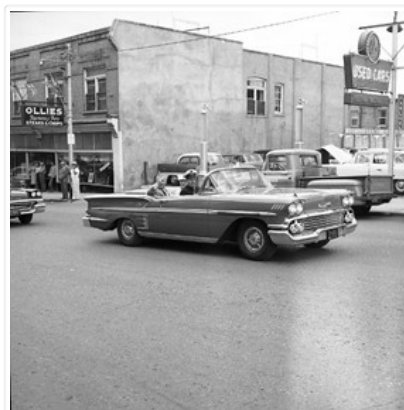

Western Motors (Diefenbaker and Chevy)

<http://archives.brandonu.ca/en/permalink/descriptions12781>

Part Of: CKX fonds
Creator: CKX
Description Level: Item
Series Number: W
Item Number: 11-2010.W51e
Accession Number: 11-2010
GMD: graphic
Date Range: 1958
Physical Description: 2.5" x 2.5" (b/w)
Material Details: Negative

Custodial History:

See fonds level of the CKX records for custodial history.

Scope and Content:

Image of Prime Minister Diefenbaker in a car.

Name Access: CKX
Ollies
John Diefenbaker

Subject Access: prime ministers
cars
building exteriors
signs and signboards

Storage Location: CKX fonds - 2010 accessions

Images