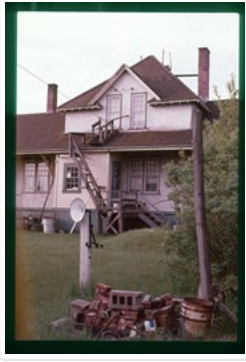

CNR Sprague subdivision - Sprague station

<http://archives.brandonu.ca/en/permalink/descriptions14393>

Part Of: Hilt Friesen fonds

Creator: Hilt Friesen

Description Level: Item

Item Number: HF0020

Accession Number: 1-2019

GMD: graphic

Date Range: [May 1974?]

Physical Description: 2" x 2" (colour)

Material Details: slide

Scope and Content:

Image of the Sprague CNR station.

Subject Access: railway stations

Images