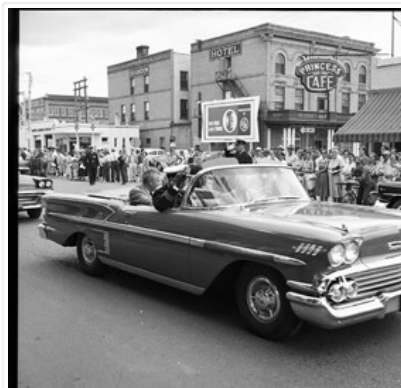

Western Motors (Diefenbaker and Chevy)

<http://archives.brandonu.ca/en/permalink/descriptions12776>

Part Of: CKX fonds
Creator: CKX
Description Level: Item
Series Number: W
Item Number: 11-2010.W51j
Accession Number: 11-2010
GMD: graphic
Date Range: 1958
Physical Description: 2.5" x 2.5" (b/w)
Material Details: Negative

Custodial History:

See fonds level of the CKX records for custodial history.

Scope and Content:

Image of Prime Minister Diefenbaker in a car.

Name Access: CKX
Brandon Hotel
John Diefenbaker
Princess Cafe

Subject Access: prime ministers
cars
building exteriors
signs and signboards

Storage Location: CKX fonds - 2010 accessions

Images