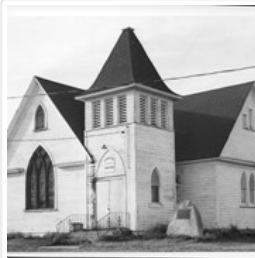

# S. J. McKee Archives

B.P. Kent Flour Mills  
(Virden) - Prairie Dawn ...

Redeemer Lutheran  
Church

St. Paul's Presbyterian  
Church interior

Stone church, Carievale,  
Saskatchewan

Methodist (United) Church  
(1903), Carberry,  
Manitoba.

Former Church, now  
Community Hall, Chater,  
Manitoba.

Former Church, now  
Community Hall, Chater,  
Manitoba.

St. Agnes Anglican (1902)  
Church and manse,  
Carberry, ...

St. Agnes Anglican (1902)  
Church and manse,  
Carberry, ...