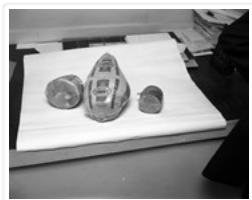

Brandon Packers' Laurel brand hams

<http://archives.brandonu.ca/en/permalink/descriptions11404>

Part Of: CKX fonds
Creator: CKX
Description Level: Item
Item Number: 11-2010.B63
Accession Number: 11-2010
GMD: graphic
Date Range: after 1954
Physical Description: 5" x 4" (b/w)
Material Details: Negative

Custodial History:

See fonds level of the CKX records for custodial history.

Scope and Content:

Image of Brandon Packers' Laurel brand ham products.

Name Access: CKX Television
Brandon Packers

Subject Access: meats
pork
grocery trade

Storage Location: CKX fonds - 2010 accessions

Images