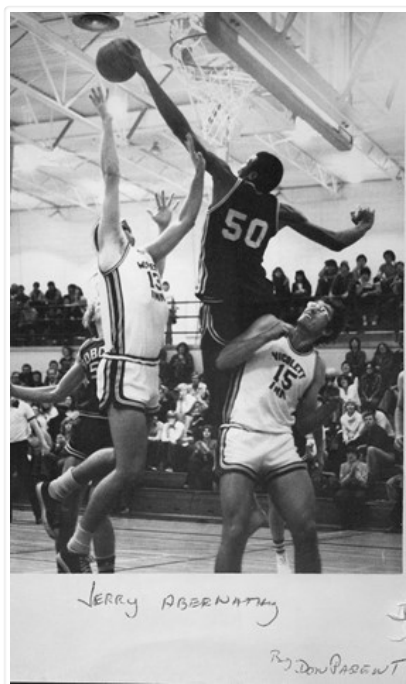

Jerry Abernathy

<http://archives.brandonu.ca/en/permalink/descriptions1073>

Part Of: Brandon University Photograph Collection

Creator: Photographer: Don Parent

Description Level: Item

Series Number: 4

Item Number: 4.38

GMD: graphic

Date Range: c. 1980

Physical Description: 5" x 8" (b/w)

Scope and Content:

Photograph of Bobcat Jerry Abernathy in action.

Name Access: Jerry Abernathy

Subject Access: basketball
team sports

Images