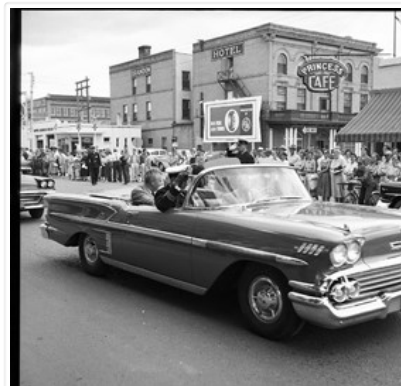

Western Motors (Diefenbaker and Chevy)

<http://archives.brandonu.ca/en/permalink/descriptions12776>

Part Of: CKX fonds
Creator: CKX
Description Level: Item
Series Number: W
Item Number: 11-2010.W51j
Accession Number: 11-2010
GMD: graphic
Date Range: 1958
Physical Description: 2.5" x 2.5" (b/w)
Material Details: Negative

Custodial History:

See fonds level of the CKX records for custodial history.

Scope and Content:

Image of Prime Minister Diefenbaker in a car.

Name Access: CKX
Brandon Hotel
John Diefenbaker
Princess Cafe

Subject Access: prime ministers
cars
building exteriors
signs and signboards

Storage Location: CKX fonds - 2010 accessions

Images