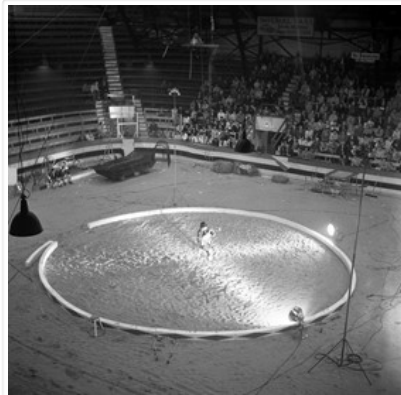

Shrine Circus

<http://archives.brandonu.ca/en/permalink/descriptions13025>

Part Of: CKX fonds
Creator: CKX
Description Level: Item
Series Number: S
Item Number: 11-2010.S150b
Accession Number: 11-2010
GMD: graphic
Date Range: June 11, 1965
Physical Description: 2.5" x 2.5" (b/w)
Material Details: Negative

Custodial History:

See fonds level of the CKX records for custodial history.

Scope and Content:

Image of a circus performer doing his act.

Name Access: CKX
Shrine Circus

Subject Access: building interiors
Arenas
persons
performers
entertainment
musical acts

Storage Location: CKX fonds - 2010 accessions

Images