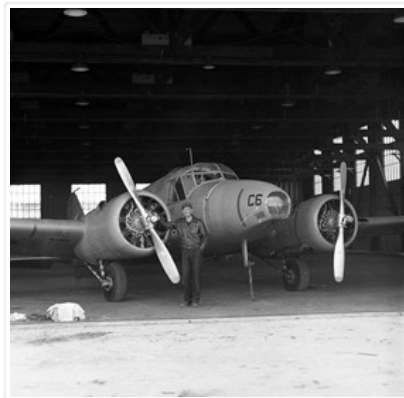

Anson's for DEW

<http://archives.brandonu.ca/en/permalink/descriptions10988>

Part Of: CKX fonds
Creator: CKX
Description Level: Item
Item Number: 11-2010.A13a
Accession Number: 11-2010
GMD: graphic
Date Range: after 1954
Physical Description: 2.25" x 2.25" (b/w)
Material Details: Negative

History /

Biographical:

The Avro Anson is a British twin-engine, multi-role aircraft that served with the Royal Air Force, Fleet Air Arm and numerous other air forces prior to, during, and after the Second World War. Suitable as a multi-engine air crew trainer, the plane became a mainstay of the British Commonwealth Air Training Plan.

DEW refers to the distant early warning line in the Arctic.

Custodial History:

See fonds level of the CKX records for custodial history.

Scope and Content:

Image of a man and plane in an airplane hanger.

Notes: History/Bio information taken from the Avro Anson entry on Wikipedia (November 2010) available at: <http://en.wikipedia.org/wiki/Avro_Anson>.

Name Access: CKX Television

Subject Access: television broadcasting
airplanes

Storage Location: CKX fonds - 2010 accessions

Images