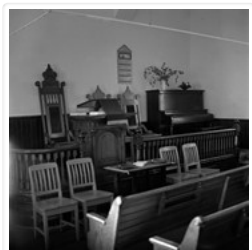

Repro Restriction: The McKee Archives is the copyright holder for the Stuckey materials.

Storage Location: Lawrence Stuckey collection

Images

Brandon Hills Church - Interior

<http://archives.brandonu.ca/en/permalink/descriptions9913>