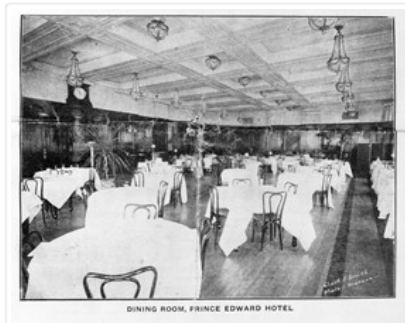

Prince Edward Hotel - Dining Room

<http://archives.brandonu.ca/en/permalink/descriptions9429>

Part Of: RG 11 Lawrence Stuckey fonds

Creator: Clark J. Smith

Description Level: Item

Series Number: 3.1

Item Number: 1-2002.3.1DC6h(5)

Accession Number: 1-2002

GMD: graphic

Date Range: 1912

Physical Description: 3 1/2" x 5"

Material Details: Negative

Custodial History:

For custodial history see the collection level description of the Lawrence Stuckey collection.

Scope and Content:

[View of the Prince Edward Hotel's dining room.]

Notes: From Winnipeg Saturday Post, June 15, 1912; Copy negatives: D.L. Bottley.

[Mr. Stuckey put five negatives in the same envelope. We have separated them and numbered them DC6h(1) through DC6h(5).]

Name Access: Prince Edward Hotel

Subject Access: hotels

Brandon hotels

Repro Restriction: The McKee Archives is the copyright holder for the Stuckey materials.

Storage Location: Lawrence Stuckey collection

Images