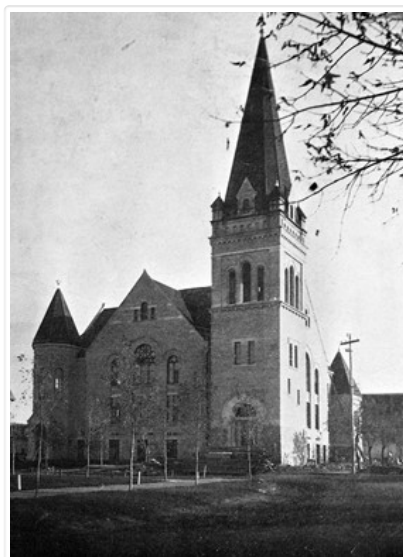

Part Of: RG 11 Lawrence Stuckey fonds
Creator: Martel
Description Level: Item
Series Number: 3.1
Item Number: 1-2002.3.1DB16
Accession Number: 1-2002
GMD: graphic
Date Range: [190-?]
Physical Description: 3 1/2" x 5"
Material Details: Negative

History /

Biographical:

Designed by architect Walter Shillinglaw; Built in 1900 and opened January of 1901 as St. Paul's Presbyterian Church at a cost of $35,000.

Became St. Paul's United Church in 1925; In 1969 congregation amalgamated with First United to become Central United Church.

Struck by lightning 3:09 AM June 26, 1986 and gutted by fire.

Custodial History:

For custodial history see the collection level description of the Lawrence Stuckey collection.

Scope and Content:

St. Paul's Presbyterian Church

Name Access: St. Paul's Presbyterian Church

Subject Access: Christianity

Church buildings

Brandon Churches

Repro Restriction: The McKee Archives is the copyright holder for the Stuckey materials.

Storage Location: Lawrence Stuckey collection

Images