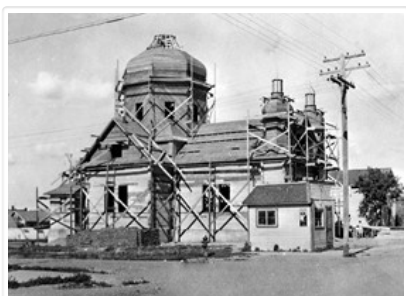

Construction of St. Mary's Ukrainian Catholic Church

<http://archives.brandonu.ca/en/permalink/descriptions9773>

Part Of: RG 11 Lawrence Stuckey fonds

Creator: L.A. Stuckey

Description Level: Item

Series Number: 3.1

Item Number: 1-2002.3.1K11

Accession Number: 1-2002

GMD: graphic

Date Range: [between 1939 and 1941]

Physical Description: 2 1/2" x 2 1/2"

Material Details: Negative

History /

Biographical:

Construction began in 1939 and was completed in 1941.

Custodial History:

For custodial history see the collection level description of the Lawrence Stuckey collection.

Scope and Content:

Construction of St. Mary's Ukrainian Catholic Church

Notes: The small building is a shoe shop; sign by pole reads "Harry's Shoe Shop"

From the collection of Harry Pasklivich (the shoemaker)

Name Access: St. Mary's Ukrainian Catholic Church

Subject Access: shoe stores

Christianity

Church buildings

Brandon Churches

Brandon Early Construction Scenes

Repro Restriction: The McKee Archives is the copyright holder for the Stuckey materials.

Storage Location: Lawrence Stuckey collection

Images