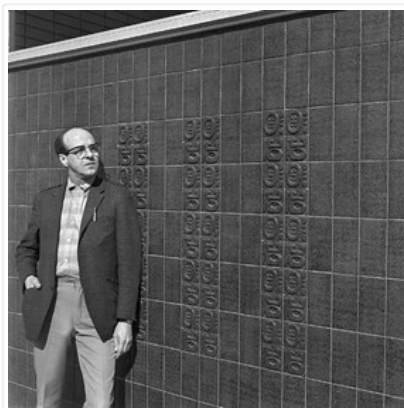

Brandon College scenes

<http://archives.brandonu.ca/en/permalink/descriptions9350>

Part Of: RG 11 Lawrence Stuckey fonds

Creator: L.A. Stuckey

Description Level: Item

Series Number: 3.1

Item Number: 1-2002.3.1DA8(14)

Accession Number: 1-2002

GMD: graphic

Date Range: 1967

Physical Description: 2 1/2" x 2 1/2"

Material Details: Negative

Custodial History:

For custodial history see the collection level description of the Lawrence Stuckey collection.

Scope and Content:

Unidentified man (possibly ? Bytendorf) standing in front of the original Music Building entrance.

Name Access: Brandon College

Subject Access: schools

colleges

Brandon Schools

Repro Restriction: The McKee Archives is the copyright holder for the Stuckey materials.

Storage Location: Lawrence Stuckey collection

Arrangement:

[Mr. Stuckey put sixteen negatives in the same envelope. We have separated them and numbered them DA8(1) through DA8(16).]

Images