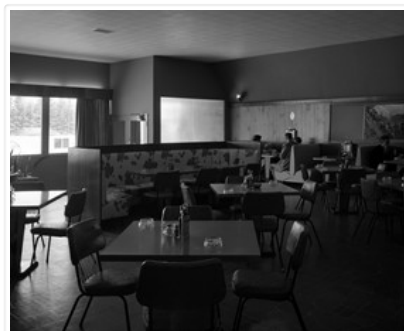

Barney's Drive Inn

<http://archives.brandonu.ca/en/permalink/descriptions11298>

Part Of: CKX fonds
Creator: CKX
Description Level: Item
Item Number: 11-2010.B12i
Accession Number: 11-2010
GMD: graphic
Date Range: after 1954
Physical Description: 5" x 4" (b/w)
Material Details: Negative

Custodial History:

See fonds level of the CKX records for custodial history.

Scope and Content:

Image shows the interior of probably either the Saddle Dining Room or The Steer Room at Barney's Drive Inn.

Name Access: CKX
Barney's Drive Inn
Subject Access: restaurants
Storage Location: CKX fonds - 2010 accessions

Images