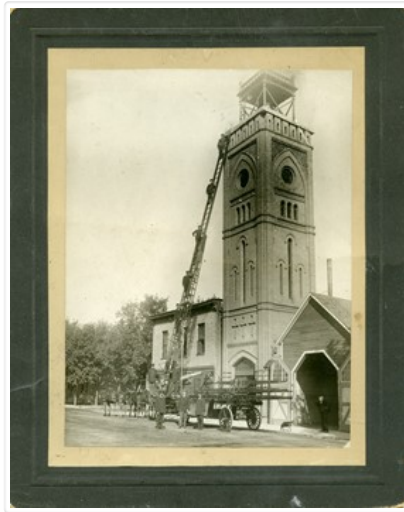

Original Fire Hall

<http://archives.brandonu.ca/en/permalink/descriptions13933>

Part Of: Fred McGuinness collection

Description Level: Item

Series Number: McG 9

Item Number: 1-2015.5

Accession Number: 1-2015

GMD: graphic

Date Range: 1903-1905

Physical Description: 5.75" x 7.5" (b/w)

Material Details: on matting

History /

Biographical:

The Original Brandon Fire Hall was located on the east half of the north side of the 600-block of Princess Avenue. The hall was in operation from 1884 to 1911.

Scope and Content:

Photograph shows Brandon's first fire hall on Princess Avenue facing east. The hose tower and stables are visible. The three horse-drawn ladder wagon is parked is on the right. Pairs of horses are harnessed to two hose wagons. A dog sits on the street before the parked wagons.

Notes: Writing on the back of the photograph reads: 1903 or 1905, "First Fire Hall," Princess Avenue, Brandon, Man.

Name Access: Brandon Fire Department
Brandon Fire Department Ladder Wagon
Original Fire Hall
Early B.F.D. Ladder Wagon