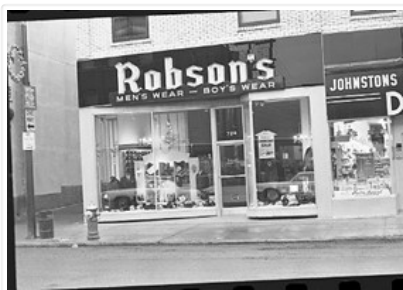

Robson's Men's Wear and Boy's Wear

<http://archives.brandonu.ca/en/permalink/descriptions13382>

Part Of: CKX fonds
Creator: CKX
Description Level: Item
Series Number: R
Item Number: 11-2010.R81
Accession Number: 11-2010
GMD: graphic
Date Range: 1966
Physical Description: 1.5" x 1.5" (b/w)

Material Details: Negative

Custodial History:

See fonds level of the CKX records for custodial history.

Scope and Content:

Image of the Robson's building.

Name Access: CKX
Robson's Men's and Boy's Wear

Subject Access: businesses
building exteriors
store displays
clothing stores
winter
signs and signboards

Storage Location: CKX fonds - 2010 accessions

Images