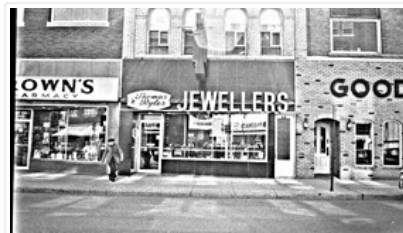

Store fronts - Thomas Ryles

<http://archives.brandonu.ca/en/permalink/descriptions13227>

Part Of: CKX fonds
Creator: CKX
Description Level: Item
Series Number: S
Item Number: 11-2010.S39a
Accession Number: 11-2010
GMD: graphic
Date Range: 1967
Physical Description: 1.5" x 1.5" (b/w)
Material Details: Negative

Custodial History:

See fonds level of the CKX records for custodial history.

Scope and Content:

Image of the Thomas Ryles building exterior.

Name Access: CKX
Thomas Ryles Jewellers

Subject Access: persons
building exteriors
drug stores
signs and signboards
businesses
store displays

Storage Location: CKX fonds - 2010 accessions

Images