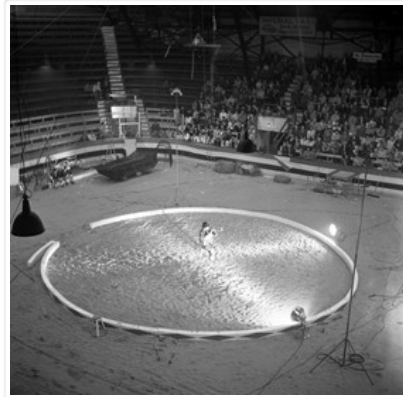

Shrine Circus

<http://archives.brandonu.ca/en/permalink/descriptions13025>

Part Of: CKX fonds
Creator: CKX
Description Level: Item
Series Number: S
Item Number: 11-2010.S150b
Accession Number: 11-2010
GMD: graphic
Date Range: June 11, 1965
Physical Description: 2.5" x 2.5" (b/w)
Material Details: Negative

Custodial History:

See fonds level of the CKX records for custodial history.

Scope and Content:

Image of a circus performer doing his act.

Name Access: CKX
Shrine Circus

Subject Access: building interiors
Arenas
persons
performers
entertainment
musical acts

Storage Location: CKX fonds - 2010 accessions

Images