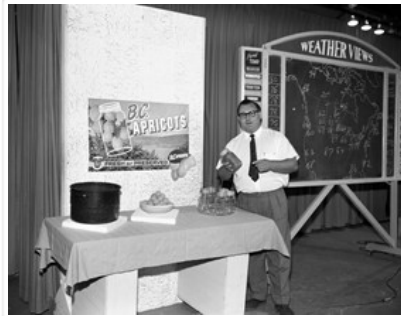

B.C. tree fruit - apricots on air

<http://archives.brandonu.ca/en/permalink/descriptions11333>

Part Of: CKX fonds
Creator: CKX
Description Level: Item
Item Number: 11-2010.B21u
Accession Number: 11-2010
GMD: graphic
Date Range: after 1954
Physical Description: 5" x 4" (b/w)
Material Details: Negative
Custodial History:

See fonds level of the CKX records for custodial history.

Scope and Content:

Image consists of a table displaying a bowl of B.C. apricots, a canning kettle and some jars of canned apricots, with broadcaster Harold Robbins standing beside the table holding a jar of canned apricots. Behind the Robbins is a weather map.

Name Access: CKX
B.C. Fruit Growers
Subject Access: displays
advertising
commercials
Storage Location: CKX fonds - 2010 accessions

Images