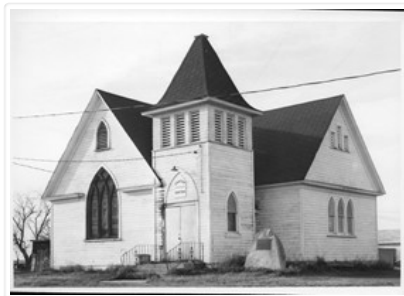

Former Church, now Community Hall, Chater, Manitoba.

<http://archives.brandonu.ca/en/permalink/descriptions10620>

Part Of: RG 11 Lawrence Stuckey fonds

Creator: L.A. Stuckey

Description Level: Item

Series Number: 3.3

Item Number: 1-2002.3.3.CPR[95p]

Accession Number: 1-2002

GMD: graphic

Date Range: Oct. 20, 1985

Physical Description: 5 x 3.5" (b/w)

Material Details: Print

Custodial History:

For custodial history see the collection level description of the Lawrence Stuckey collection.

Scope and Content:

Image of a former church, which is now the community hall in Chater, Manitoba. Image was taken along the CPR Carberry Subdivision track.

Notes: [Mr. Stuckey put a negative (95) and a print (95-p) in the same envelope. We have separated them].

Name Access: Chater, Manitoba

Subject Access: Church buildings
community centres
public buildings

Repro Restriction: The McKee Archives is the copyright holder of the Stuckey materials.

Storage Location: Lawrence Stuckey collection

Images

Old buildings, Ingelow, Manitoba (Mr. Stuckey spelt Ingelow without the "w")

<http://archives.brandonu.ca/en/permalink/descriptions10437>

Part Of: RG 11 Lawrence Stuckey fonds

Creator: L.A. Stuckey

Description Level: Item