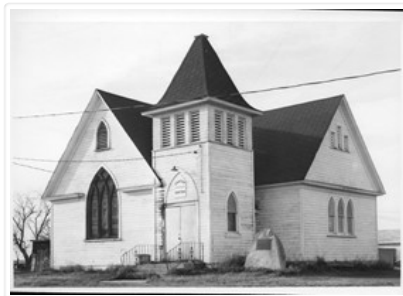

Former Church, now Community Hall, Chater, Manitoba.

<http://archives.brandonu.ca/en/permalink/descriptions10620>

Part Of: RG 11 Lawrence Stuckey fonds

Creator: L.A. Stuckey

Description Level: Item

Series Number: 3.3

Item Number: 1-2002.3.3.CPR[95p]

Accession Number: 1-2002

GMD: graphic

Date Range: Oct. 20, 1985

Physical Description: 5 x 3.5" (b/w)

Material Details: Print

Custodial History:

For custodial history see the collection level description of the Lawrence Stuckey collection.

Scope and Content:

Image of a former church, which is now the community hall in Chater, Manitoba. Image was taken along the CPR Carberry Subdivision track.

Notes: [Mr. Stuckey put a negative (95) and a print (95-p) in the same envelope. We have separated them].

Name Access: Chater, Manitoba

Subject Access: Church buildings
community centres
public buildings

Repro Restriction: The McKee Archives is the copyright holder of the Stuckey materials.

Storage Location: Lawrence Stuckey collection

Images

Old buildings, Ingelow, Manitoba (Mr. Stuckey spelt Ingelow without the "w")

<http://archives.brandonu.ca/en/permalink/descriptions10437>

Part Of: RG 11 Lawrence Stuckey fonds

Creator: L.A. Stuckey

Description Level: Item