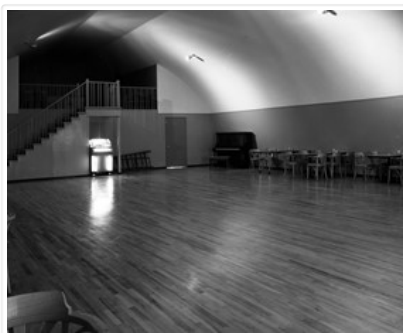

Barney's Drive Inn

<http://archives.brandonu.ca/en/permalink/descriptions11295>

Part Of: CKX fonds
Creator: CKX
Description Level: Item
Item Number: 11-2010.B12f
Accession Number: 11-2010
GMD: graphic
Date Range: after 1954
Physical Description: 5" x 4" (b/w)
Material Details: Negative

Custodial History:

See fonds level of the CKX records for custodial history.

Scope and Content:

Image shows the interior of a room at Barney's Drive Inn.

Name Access: CKX
Barney's Drive Inn
Subject Access: restaurants
Storage Location: CKX fonds - 2010 accessions

Images