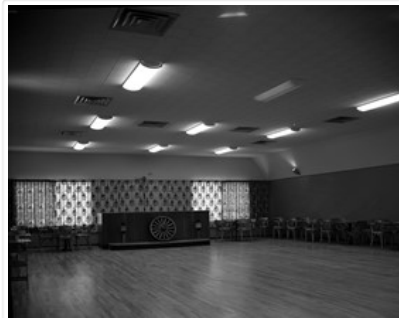

Barney's Drive Inn

<http://archives.brandonu.ca/en/permalink/descriptions11294>

Part Of: CKX fonds
Creator: CKX
Description Level: Item
Item Number: 11-2010.B12e
Accession Number: 11-2010
GMD: graphic
Date Range: after 1954
Physical Description: 5" x 4" (b/w)
Material Details: Negative
Custodial History:

See fonds level of the CKX records for custodial history.

Scope and Content:

Image shows the interior of a room at Barney's Drive Inn.

Name Access: CKX
Barney's Drive Inn
Subject Access: restaurants
Storage Location: CKX fonds - 2010 accessions

Images