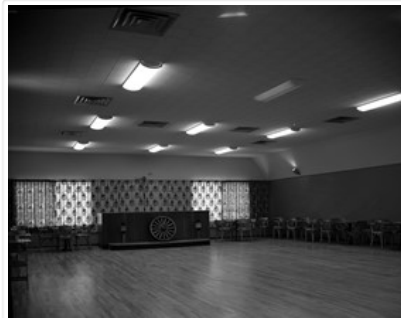

Barney's Drive Inn

<http://archives.brandonu.ca/en/permalink/descriptions11294>

Part Of: CKX fonds
Creator: CKX
Description Level: Item
Item Number: 11-2010.B12e
Accession Number: 11-2010
GMD: graphic
Date Range: after 1954
Physical Description: 5" x 4" (b/w)
Material Details: Negative
Custodial History:

See fonds level of the CKX records for custodial history.

Scope and Content:

Image shows the interior of a room at Barney's Drive Inn.

Name Access: CKX
Barney's Drive Inn
Subject Access: restaurants
Storage Location: CKX fonds - 2010 accessions

Images