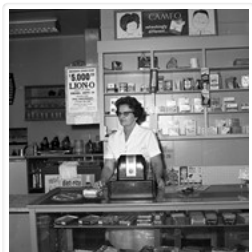

Trans-Canada Service (Oak Lake)

<http://archives.brandonu.ca/en/permalink/descriptions12991>

Part Of: CKX fonds
Creator: CKX
Description Level: Item
Series Number: T
Item Number: 11-2010.T17c
Accession Number: 11-2010
GMD: graphic
Date Range: September 1963
Physical Description: 2.5" x 2.5" (b/w)

Material Details: Negative

Custodial History:

See fonds level of the CKX records for custodial history.

Scope and Content:

Image of a cashier in the Trans-Canada Service building.

Name Access: CKX
Trans-Canada Service

Subject Access: service stations
persons
businesses
employees
signs and signboards

Storage Location: CKX fonds - 2010 accessions

Images