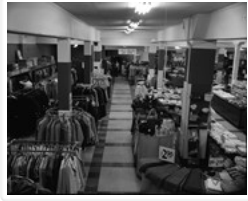

Army and Navy

<http://archives.brandonu.ca/en/permalink/descriptions11029>

Part Of: CKX fonds
Creator: CKX
Description Level: Item
Item Number: 11-2010.A19c
Accession Number: 11-2010
GMD: graphic
Date Range: after 1954
Physical Description: 5" x 4" (b/w)
Material Details: Negative

Custodial History:

See fonds level of the CKX records for custodial history.

Scope and Content:

Image of the interior of the Army and Navy Store.

Name Access: CKX Television

Army and Navy

Subject Access: television broadcasting

store interiors

Storage Location: CKX fonds - 2010 accessions

Images