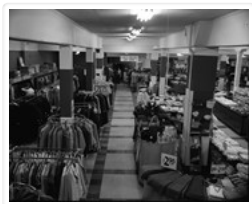

Army and Navy

<http://archives.brandonu.ca/en/permalink/descriptions11029>

Part Of: CKX fonds
Creator: CKX
Description Level: Item
Item Number: 11-2010.A19c
Accession Number: 11-2010
GMD: graphic
Date Range: after 1954
Physical Description: 5" x 4" (b/w)
Material Details: Negative

Custodial History:

See fonds level of the CKX records for custodial history.

Scope and Content:

Image of the interior of the Army and Navy Store.

Name Access: CKX Television

Army and Navy

Subject Access: television broadcasting

store interiors

Storage Location: CKX fonds - 2010 accessions

Images