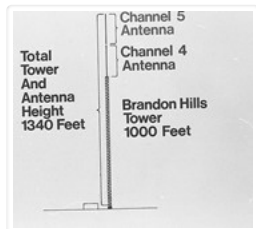

Tower graphic (combined height)

<http://archives.brandonu.ca/en/permalink/descriptions13011>

Part Of: CKX fonds
Creator: CKX
Description Level: Item
Series Number: T
Item Number: 11-2010.T4
Accession Number: 11-2010
GMD: graphic
Date Range: June 29, 1973
Physical Description: 1.5" x 1.5" (b/w)
Material Details: Negative

Custodial History:

See fonds level of the CKX records for custodial history.

Scope and Content:

Image of graphic showing the height of a broadcasting tower.

Name Access: CKX
Subject Access: broadcasting
Radio
television broadcasting

Storage Location: CKX fonds - 2010 accessions

Images