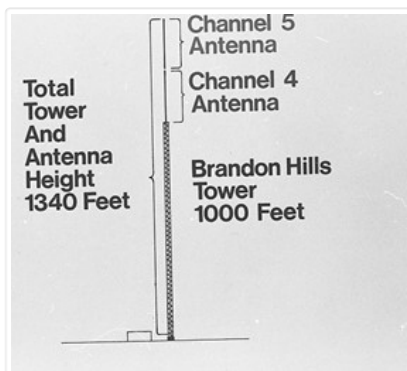

Tower graphic (combined height)

<http://archives.brandonu.ca/en/permalink/descriptions13011>

Part Of: CKX fonds
Creator: CKX
Description Level: Item
Series Number: T
Item Number: 11-2010.T4
Accession Number: 11-2010
GMD: graphic
Date Range: June 29, 1973
Physical Description: 1.5" x 1.5" (b/w)
Material Details: Negative

Custodial History:

See fonds level of the CKX records for custodial history.

Scope and Content:

Image of graphic showing the height of a broadcasting tower.

Name Access: CKX
Subject Access: broadcasting
Radio
television broadcasting

Storage Location: CKX fonds - 2010 accessions

Images