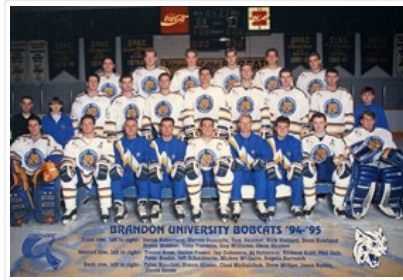

Brandon University Bobcats (hockey)

<http://archives.brandonu.ca/en/permalink/descriptions1243>

Part Of: Brandon University Photograph Collection

Description Level: Item

Series Number: 4

Item Number: 4.221

GMD: graphic

Date Range: 1995-1996

Physical Description: 8" x 10" (color)

Scope and Content:

Portrait of the Brandon University Bobcats men's hockey team. Front Row (L to R): Ryan Tempol, Richard Kidd, Darren Duncalfe, Guy Williams, Dean Rowland, Al Patterson, Colin Ryder. Middle Row (L to R): Trevor Ross, Tom Skinner, Tony Franklin, Jay Dobrescu, Kent Kinaschuk, Marty Zdan, Chris Wielgosh, Graham Shindle, Jeff Schachterle, Mickey McGuire, Dennis Pinfold, Bryan Webber, Scott Coates, Wayne Robertson. Back Row (L to R): Jamie Berry, Craig Anderson, Tyler Boucher, Adrian Beaudin, Peter Jas, Chad Michalchuk, Scott Hlady, Mike Lehmann, Derek Robertson, Maria Sirdar.