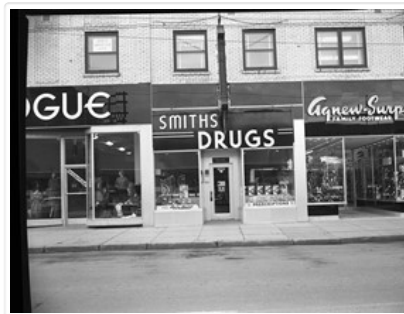

Custodial History:

See fonds level of the CKX records for custodial history.

Scope and Content:

Image of the Smith's Drugs building.

Name Access: CKX
Smith's Drugs
Agnew Surpass Stores
Vogue Ladies Wear

Subject Access: businesses
building exteriors
store displays
shoe stores
drug stores
signs and signboards

Storage Location: CKX fonds - 2010 accessions

Images

Smith's Drugs

<http://archives.brandonu.ca/en/permalink/descriptions13236>

Part Of: CKX fonds
Creator: CKX
Description Level: Item
Series Number: S
Item Number: 11-2010.S35b
Accession Number: 11-2010
GMD: graphic
Date Range: after 1954
Physical Description: 5" x 4" (b/w)
Material Details: Negative

Custodial History:

See fonds level of the CKX records for custodial history.

Scope and Content:

Image of the Smith's Drugs building.

Name Access: CKX
Smith's Drugs
Agnew Surpass Stores
Vogue Ladies Wear

Subject Access: businesses
building exteriors
store displays
shoe stores
drug stores
clothing stores
signs and signboards
persons