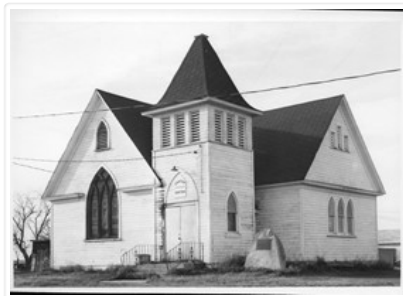

Former Church, now Community Hall, Chater, Manitoba.

<http://archives.brandonu.ca/en/permalink/descriptions10620>

Part Of: RG 11 Lawrence Stuckey fonds

Creator: L.A. Stuckey

Description Level: Item

Series Number: 3.3

Item Number: 1-2002.3.3.CPR[95p]

Accession Number: 1-2002

GMD: graphic

Date Range: Oct. 20, 1985

Physical Description: 5 x 3.5" (b/w)

Material Details: Print

Custodial History:

For custodial history see the collection level description of the Lawrence Stuckey collection.

Scope and Content:

Image of a former church, which is now the community hall in Chater, Manitoba. Image was taken along the CPR Carberry Subdivision track.

Notes: [Mr. Stuckey put a negative (95) and a print (95-p) in the same envelope. We have separated them].

Name Access: Chater, Manitoba

Subject Access: Church buildings
community centres
public buildings

Repro Restriction: The McKee Archives is the copyright holder of the Stuckey materials.

Storage Location: Lawrence Stuckey collection

Images

Bethel Temple

<http://archives.brandonu.ca/en/permalink/descriptions9389>

Part Of: RG 11 Lawrence Stuckey fonds

Creator: L.A. Stuckey

Description Level: Item

Series Number: 3.1