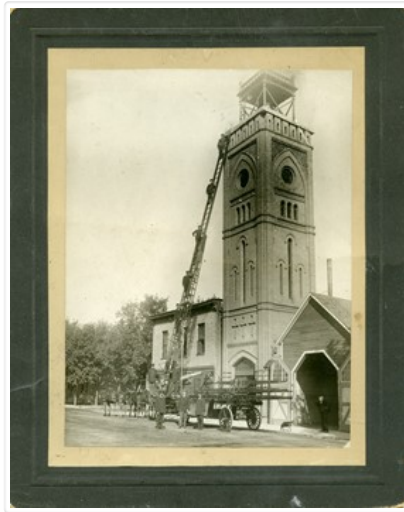

Original Fire Hall

<http://archives.brandonu.ca/en/permalink/descriptions13933>

Part Of: Fred McGuinness collection

Description Level: Item

Series Number: McG 9

Item Number: 1-2015.5

Accession Number: 1-2015

GMD: graphic

Date Range: 1903-1905

Physical Description: 5.75" x 7.5" (b/w)

Material Details: on matting

History /

Biographical:

The Original Brandon Fire Hall was located on the east half of the north side of the 600-block of Princess Avenue. The hall was in operation from 1884 to 1911.

Scope and Content:

Photograph shows Brandon's first fire hall on Princess Avenue facing east. The hose tower and stables are visible. The three horse-drawn ladder wagon is parked on the right. Pairs of horses are harnessed to two hose wagons. A dog sits on the street before the parked wagons.

Notes: Writing on the back of the photograph reads: 1903 or 1905, "First Fire Hall," Princess Avenue, Brandon, Man.

Name Access: Brandon Fire Department
Brandon Fire Department Ladder Wagon
Original Fire Hall
Early B.F.D. Ladder Wagon