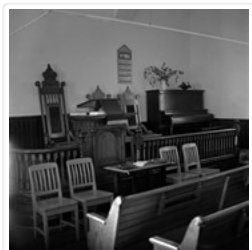

Brandon Hills Church - Interior

<http://archives.brandonu.ca/en/permalink/descriptions9913>

Part Of: RG 11 Lawrence Stuckey fonds

Creator: L.A. Stuckey

Description Level: Item

Series Number: 3.1

Item Number: 1-2002.3.1OA7(1)

Accession Number: 1-2002

GMD: graphic

Date Range: October 22, 1978

Physical Description: 2 1/2" x 2 1/2"

Material Details: Negative

Custodial History:

For custodial history see the collection level description of the Lawrence Stuckey collection.

Scope and Content:

Interior of Brandon Hills Church

Notes: [Mr. Stuckey had taped a print to the outside of the envelope. We have separated the negative and the print, numbering them OA7(1) and OA7(1a) respectively.]

Name Access: Brandon Hills Church

Subject Access: religions

Christianity

Church buildings

Brandon Hills Community

Repro Restriction: The McKee Archives is the copyright holder for the Stuckey materials.

Storage Location: Lawrence Stuckey collection

Images