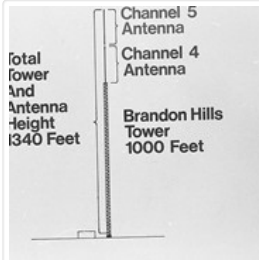

AJAX treasure hunt

Royalite tire service trucks

Roy's Sales & Service -
Cockshutt Farm
Equipment ...

St. John's Ambulance

St. John's Ambulance

St. John's Ambulance

Jerry Birch - night desk

Tower graphic (combined height)