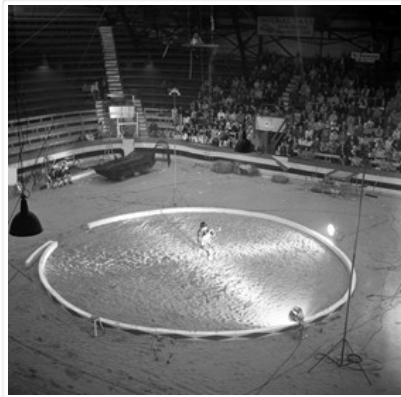

Shrine Circus

<http://archives.brandonu.ca/en/permalink/descriptions13025>

Part Of: CKX fonds
Creator: CKX
Description Level: Item
Series Number: S
Item Number: 11-2010.S150b
Accession Number: 11-2010
GMD: graphic
Date Range: June 11, 1965
Physical Description: 2.5" x 2.5" (b/w)
Material Details: Negative

Custodial History:

See fonds level of the CKX records for custodial history.

Scope and Content:

Image of a circus performer doing his act.

Name Access: CKX
Shrine Circus

Subject Access: building interiors
Arenas
persons
performers
entertainment
musical acts

Storage Location: CKX fonds - 2010 accessions

Images