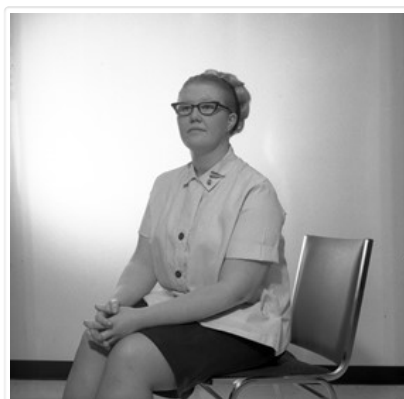

Shirley Ryan

<http://archives.brandonu.ca/en/permalink/descriptions13184>

Part Of: CKX fonds
Creator: CKX
Description Level: Item
Series Number: S
Item Number: 11-2010.S71
Accession Number: 11-2010
GMD: graphic
Date Range: c. 1969
Physical Description: 2.5" x 2.5" (b/w)
Material Details: Negative

Custodial History:

See fonds level of the CKX records for custodial history.

Scope and Content:

Portrait of Shirley Ryan.

Name Access: CKX
Subject Access: persons
portraits
Storage Location: CKX fonds - 2010 accessions

Images