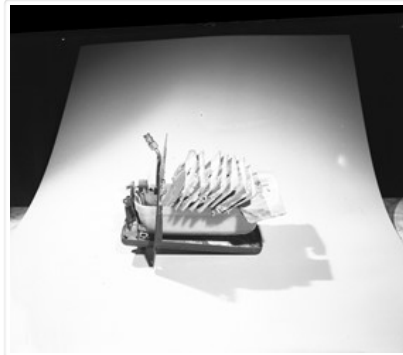

Atom Jet

<http://archives.brandonu.ca/en/permalink/descriptions11055>

Part Of: CKX fonds
Creator: CKX
Description Level: Item
Item Number: 11-2010.A25b
Accession Number: 11-2010
GMD: graphic
Date Range: after 1954
Physical Description: 5" x 4" (b/w)
Material Details: Negative

Custodial History:

See fonds level of the CKX records for custodial history.

Scope and Content:

Image of an Atom Jet machine.

Name Access: CKX Television
Subject Access: television broadcasting
machinery

Storage Location: CKX fonds - 2010 accessions

Images