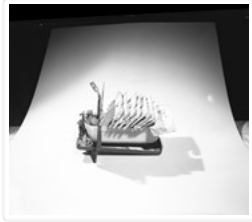

Atom Jet

<http://archives.brandonu.ca/en/permalink/descriptions11055>

Part Of: CKX fonds
Creator: CKX
Description Level: Item
Item Number: 11-2010.A25b
Accession Number: 11-2010
GMD: graphic
Date Range: after 1954
Physical Description: 5" x 4" (b/w)
Material Details: Negative

Custodial History:

See fonds level of the CKX records for custodial history.

Scope and Content:

Image of an Atom Jet machine.

Name Access: CKX Television
Subject Access: television broadcasting
machinery

Storage Location: CKX fonds - 2010 accessions

Images