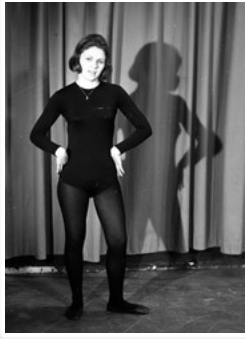

Personalities of Topic 65

<http://archives.brandonu.ca/en/permalink/descriptions12958>

Part Of: CKX fonds
Creator: CKX
Description Level: Item
Series Number: T
Item Number: 11-2010.T34b
Accession Number: 11-2010
GMD: graphic
Date Range: February 15, 1965
Physical Description: 2.5" x 2.5" (b/w)
Material Details: Negative

Custodial History:

See fonds level of the CKX records for custodial history.

Scope and Content:

Portrait of a woman.

Name Access: CKX
Subject Access: persons
portraits
on set
performers

Storage Location: CKX fonds - 2010 accessions

Images