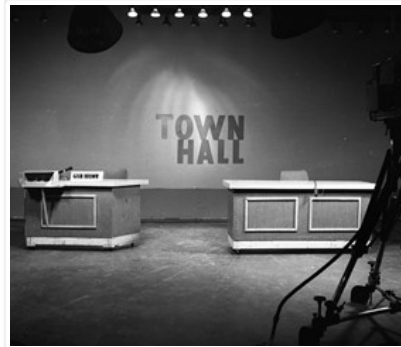

Town Hall

<http://archives.brandonu.ca/en/permalink/descriptions12961>

Part Of: CKX fonds
Creator: CKX
Description Level: Item
Series Number: T
Item Number: 11-2010.T32b
Accession Number: 11-2010
GMD: graphic
Date Range: 1966
Physical Description: 2.5" x 2.5" (b/w)
Material Details: Negative

Custodial History:

See fonds level of the CKX records for custodial history.

Scope and Content:

Image of the set for "Town Hall".

Name Access: CKX
Subject Access: on set
television broadcasting
television segments

Storage Location: CKX fonds - 2010 accessions

Images