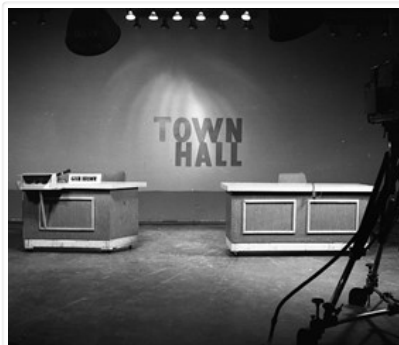

Image of the set for "Town Hall".

Name Access: CKX

Subject Access: on set

television broadcasting

television segments

Storage Location: CKX fonds - 2010 accessions

Images

Town Hall