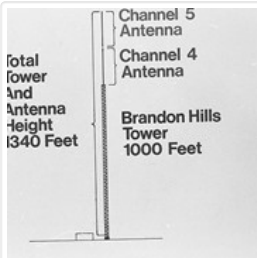

Army and Navy

Ashdown's Hardware

Ashdown's Hardware

Agnew Surpass stores

Agnew Surpass stores

Jerry Birch - night desk

Ted Peck in Brandon

Tower graphic (combined height)